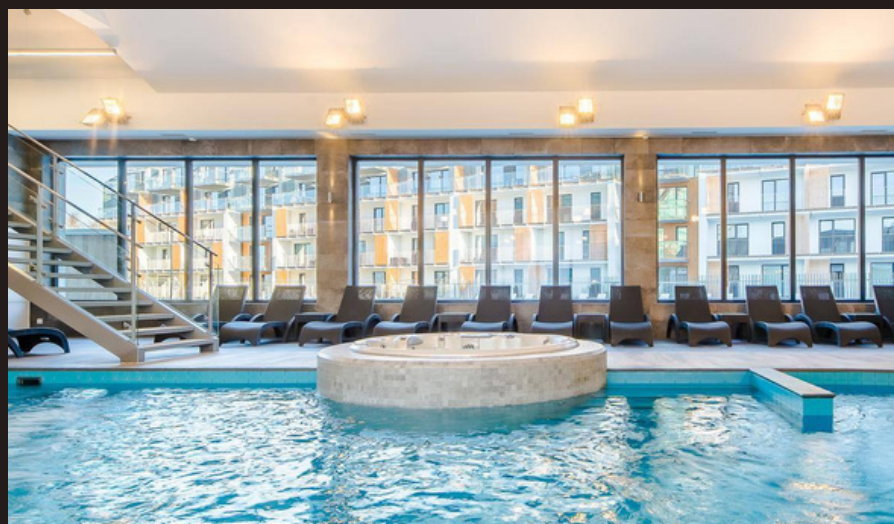

AND MUCH MORE

#portfolioamberline

@amberline.windows